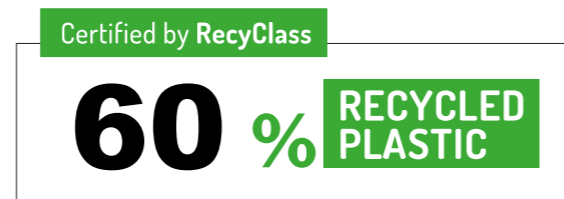

HORIZONTAL CERTIFICATION MARK