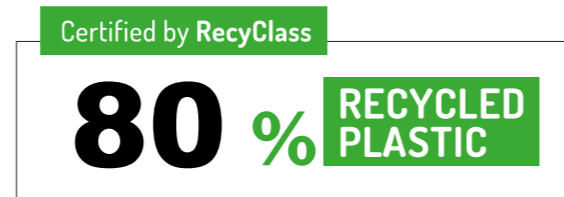

HORIZONTAL CERTIFICATION MARK