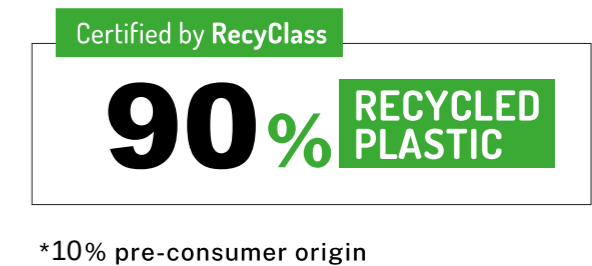

DIFFERENT VERSIONS OF THE CERTIFICATION MARK

The RecyClass Recycled Plastic Certification Marks have been designed in two ways to allow it to be placed on different types of packaging: a vertical and a horizontal version.

VERTICAL CERTIFICATION MARK

HORIZONTAL CERTIFICATION MARK

PERMITTED ADDITIONS

pre- or post-consumer origin.

Additions regarding component claims are also permitted.

VERTICAL CERTIFICATION MARK

HORIZONTAL CERTIFICATION MARK