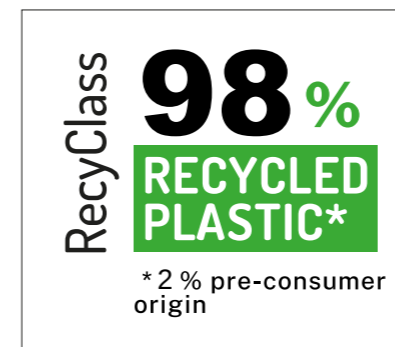

DIFFERENT VERSIONS OF THE CERTIFICATION MARK

The RecyClass Recycled Plastic Certification Marks have been designed in two ways to allow it to be placed on different types of packaging: a vertical and a horizontal version.

VERTICAL CERTIFICATION MARK

HORIZONTAL CERTIFICATION MARK

PERMITTED ADDITIONS

pre- or post-consumer origin.

Additions regarding component claims are also permitted.

VERTICAL CERTIFICATION MARK

HORIZONTAL CERTIFICATION MARK