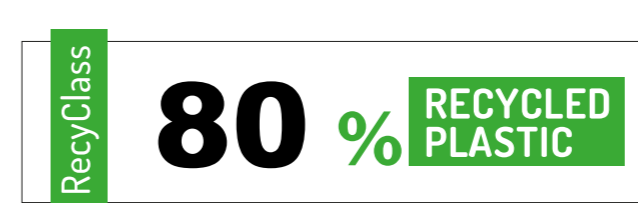

DIFFERENT VERSIONS OF THE CERTIFICATION MARK

The RecyClass Recycled Plastic Certification Marks have been designed in two ways to allow it to be placed on different types of packaging: a vertical and a horizontal version.