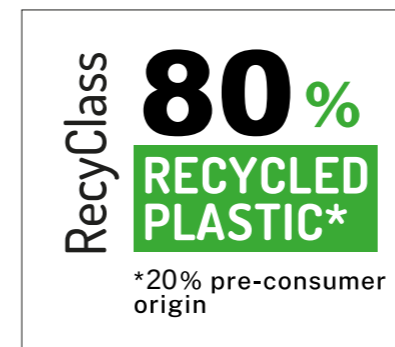

VERTICAL CERTIFICATION MARK