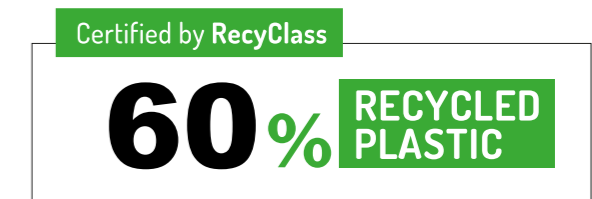

*50% pre-consumer origin

*50% pre-consumer origin

DIFFERENT VERSIONS OF THE CERTIFICATION MARK

The RecyClass Recycled Plastic Certification Marks have been designed in two ways to allow it to be placed on different types of packaging: a vertical and a horizontal version.

VERTICAL CERTIFICATION MARK

HORIZONTAL CERTIFICATION MARK

PERMITTED ADDITIONS

pre- or post-consumer origin.

Additions regarding component claims are also permitted.

VERTICAL CERTIFICATION MARK

HORIZONTAL CERTIFICATION MARK

DIFFERENT VERSIONS OF THE CERTIFICATION MARK

The RecyClass Recycled Plastic Certification Marks have been designed in two ways to allow it to be placed on different types of packaging: a vertical and a horizontal version.