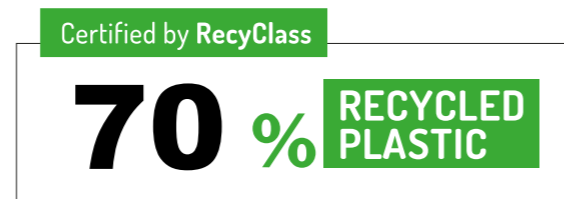

HORIZONTAL CERTIFICATION MARK