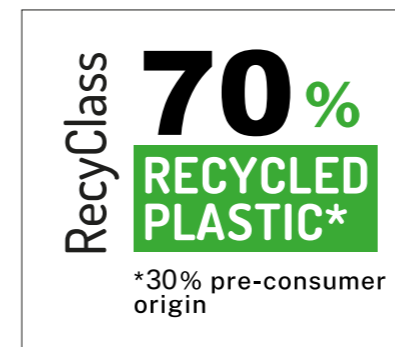

DIFFERENT VERSIONS OF THE CERTIFICATION MARK

The RecyClass Recycled Plastic Certification Marks have been designed in two ways to allow it to be placed on different types of packaging: a vertical and a horizontal version.

VERTICAL CERTIFICATION MARK

HORIZONTAL CERTIFICATION MARK

PERMITTED ADDITIONS

pre- or post-consumer origin.

Additions regarding component claims are also permitted.

VERTICAL CERTIFICATION MARK

HORIZONTAL CERTIFICATION MARK