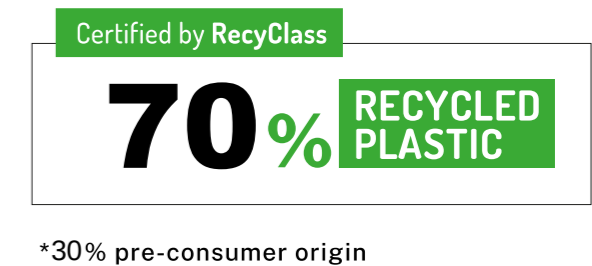

DIFFERENT VERSIONS OF THE CERTIFICATION MARK

The RecyClass Recycled Plastic Certification Marks have been designed in two ways to allow it to be placed on different types of packaging: a vertical and a horizontal version.

VERTICAL CERTIFICATION MARK

HORIZONTAL CERTIFICATION MARK

PERMITTED ADDITIONS

pre- or post-consumer origin.

Additions regarding component claims are also permitted.

VERTICAL CERTIFICATION MARK

HORIZONTAL CERTIFICATION MARK