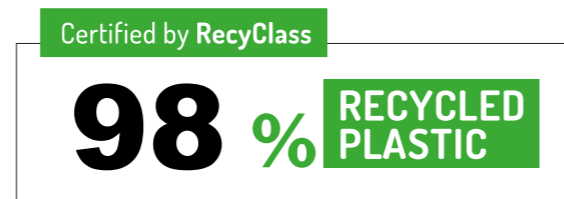

HORIZONTAL CERTIFICATION MARK