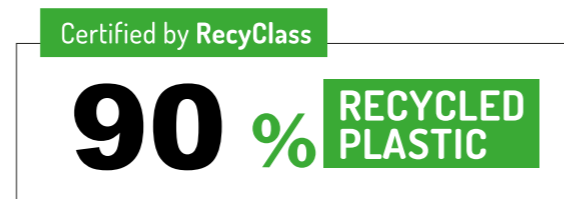

HORIZONTAL CERTIFICATION MARK