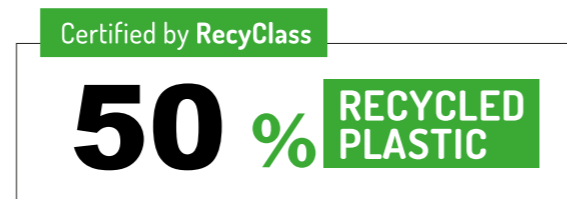

DIFFERENT VERSIONS OF THE CERTIFICATION MARK

The RecyClass Recycled Plastic Certification Marks have been designed in two ways to allow it to be placed on different types of packaging: a vertical and a horizontal version.

VERTICAL CERTIFICATION MARK

HORIZONTAL CERTIFICATION MARK

PERMITTED ADDITIONS

pre- or post-consumer origin.

Additions regarding component claims are also permitted.

VERTICAL CERTIFICATION MARK

HORIZONTAL CERTIFICATION MARK